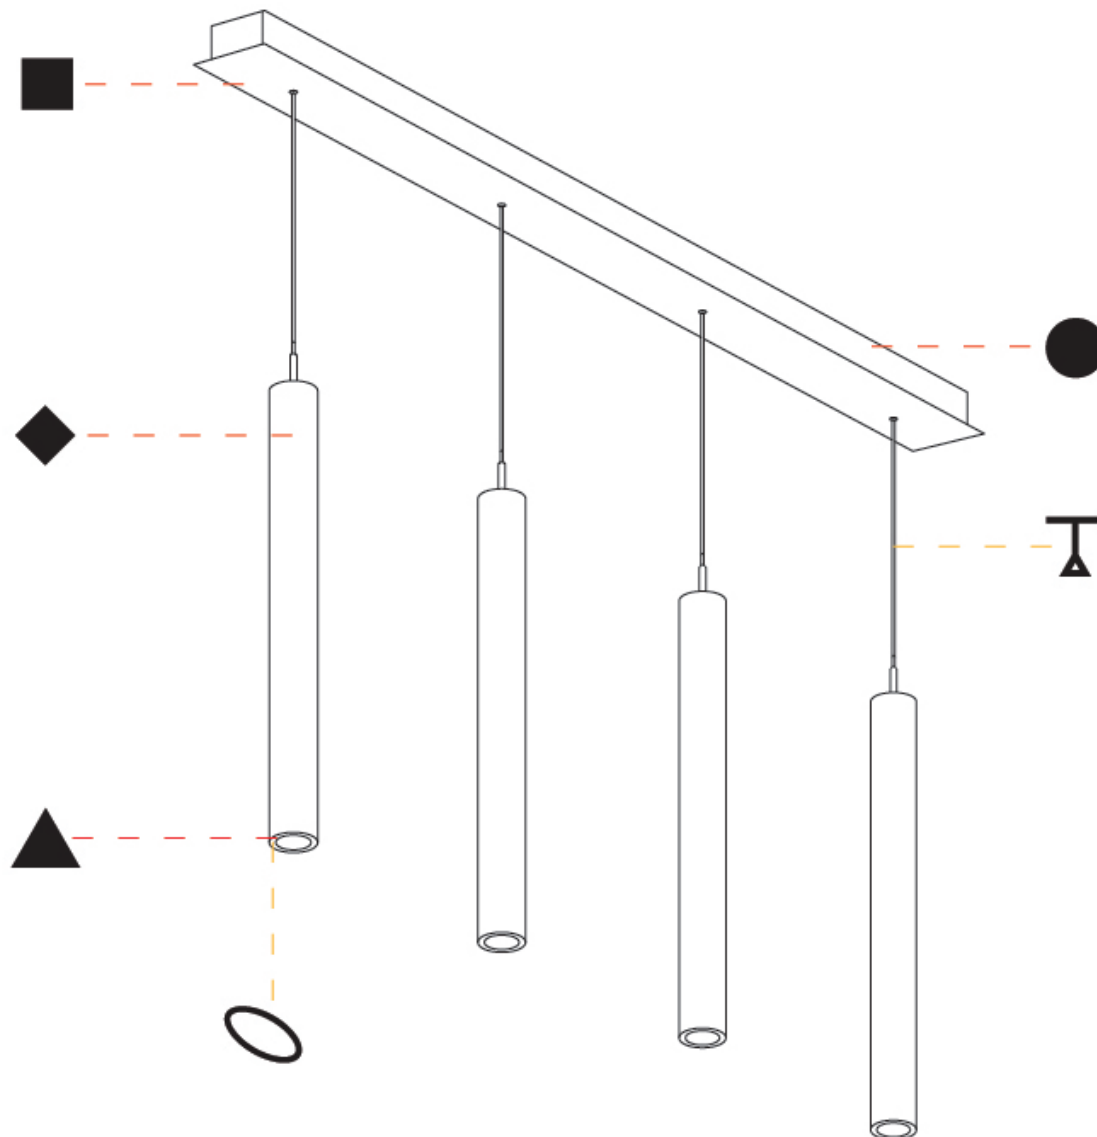

G-MINI CHANNEL HANGOVER SUSPENSION

A300623-

PROJECT
TYPE
SPECIFIER
QUANTITY
DATE

A