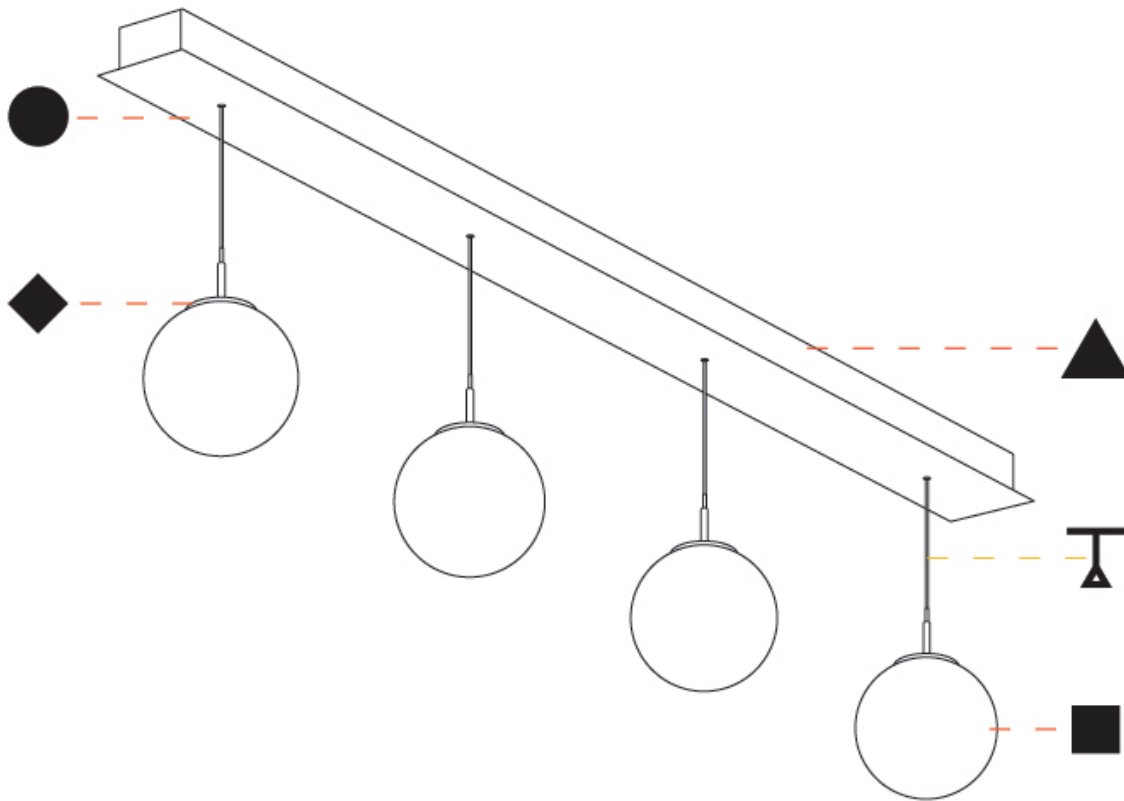

PROJECT	_____
TYPE	_____
SPECIFIER	_____
QUANTITY	_____
DATE	_____

G-MINI CHANNEL HANGOVER SUSPENSION

A300645-

A